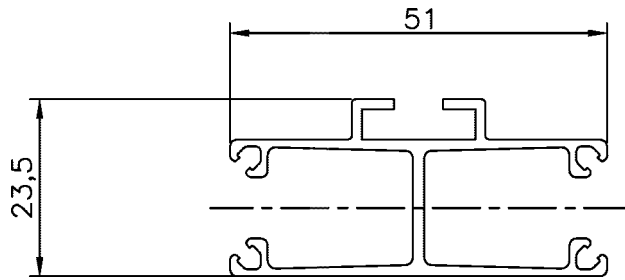

single side guide
art. nr. 18.0976

double side guide
art. nr. 18.0998

single side guide for
distance bracket
art. nr. 18.0982

Side guide 27 mm	
Drawing number: 720/120	
Project:	Scale: 1:1
Number:	Date:
Technical changes can be made without notice. Copyright 1999 HunterDouglas.	