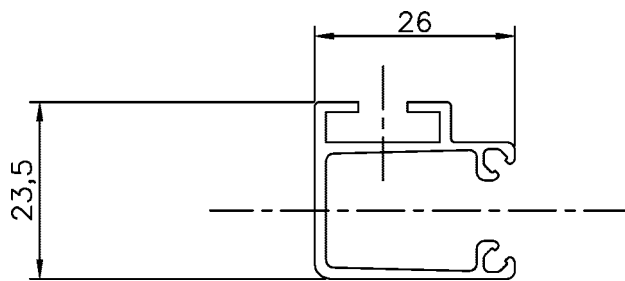

single side guide
art. nr. 18.0976

double side guide
art. nr. 18.0998

single side guide for
distance bracket
art. nr. 18.0982

Side guide 27 mm	
Drawing number: 720/120	
Project:	Scale: 1:1
Number:	Date:
Technical changes can be made without notice. Copyright 1999 HunterDouglas.	