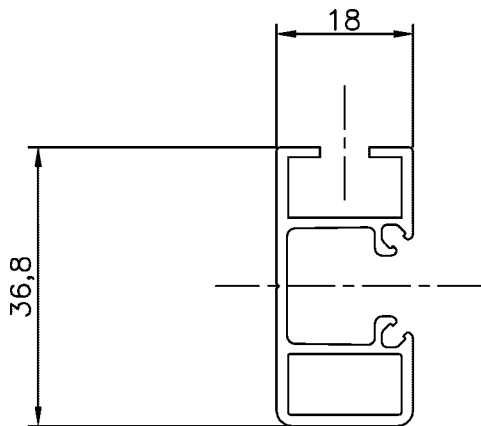

single side guide
art. nr. 18.0974

double side guide
art. nr. 18.0994

single side guide for
distance bracket
art. nr. 18.0984

Side guide 18 mm	
Drawing number: 730/120	
Project:	Scale: 1:1
Number:	Date:
Technical changes can be made without notice. Copyright 1999 HunterDouglas.	