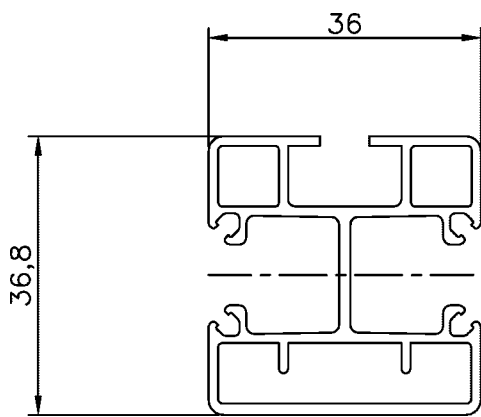

single side guide
art. nr. 18.0974

double side guide
art. nr. 18.0994

single side guide for
distance bracket
art. nr. 18.0984

Side guide 18 mm	
Drawing number: 730/120	
Project:	Scale: 1:1
Number:	Date:
Technical changes can be made without notice. Copyright 1999 HunterDouglas.	