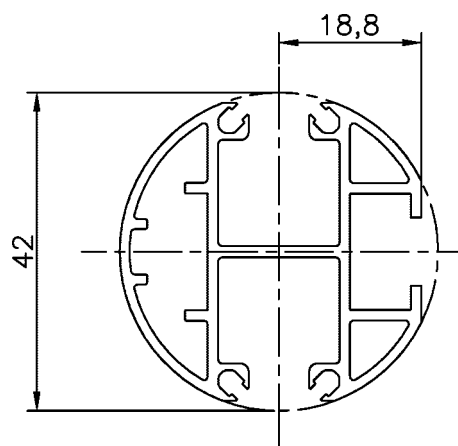

round side track, single Ø42

round side track, double Ø42

Round side guides	
Drawing number: 740/120	
Project:	Scale: 1:1
Number:	Date:
Technical changes can be made without notice. Copyright 1999 HunterDouglas.	